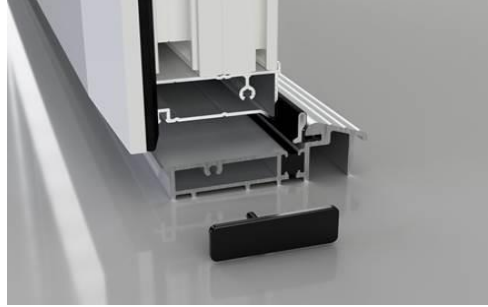

Information Update – Stormguard Threshold

Tradelink are pleased to confirm we are now able to rationalise our range of Stormguard thresholds by offering the solution noted below on both Rehau & Kommerling PVCu doors. This threshold is now the **ONLY** option available on Kommerling PVCu Doors.

Open out threshold – Stormguard Proline AM5EX70

Open in threshold – Stormguard Proline AM370

Stormguard Proline ramp (part 04CP224)

The Stormguard threshold is a tried and tested industry leading solution for wheelchair access. The selected thresholds are available in Silver or Gold finishes. These thresholds can be sat on a standard cill or direct fixed to the floor. If you require ramps please indicate inside/outside/double at the time of ordering.